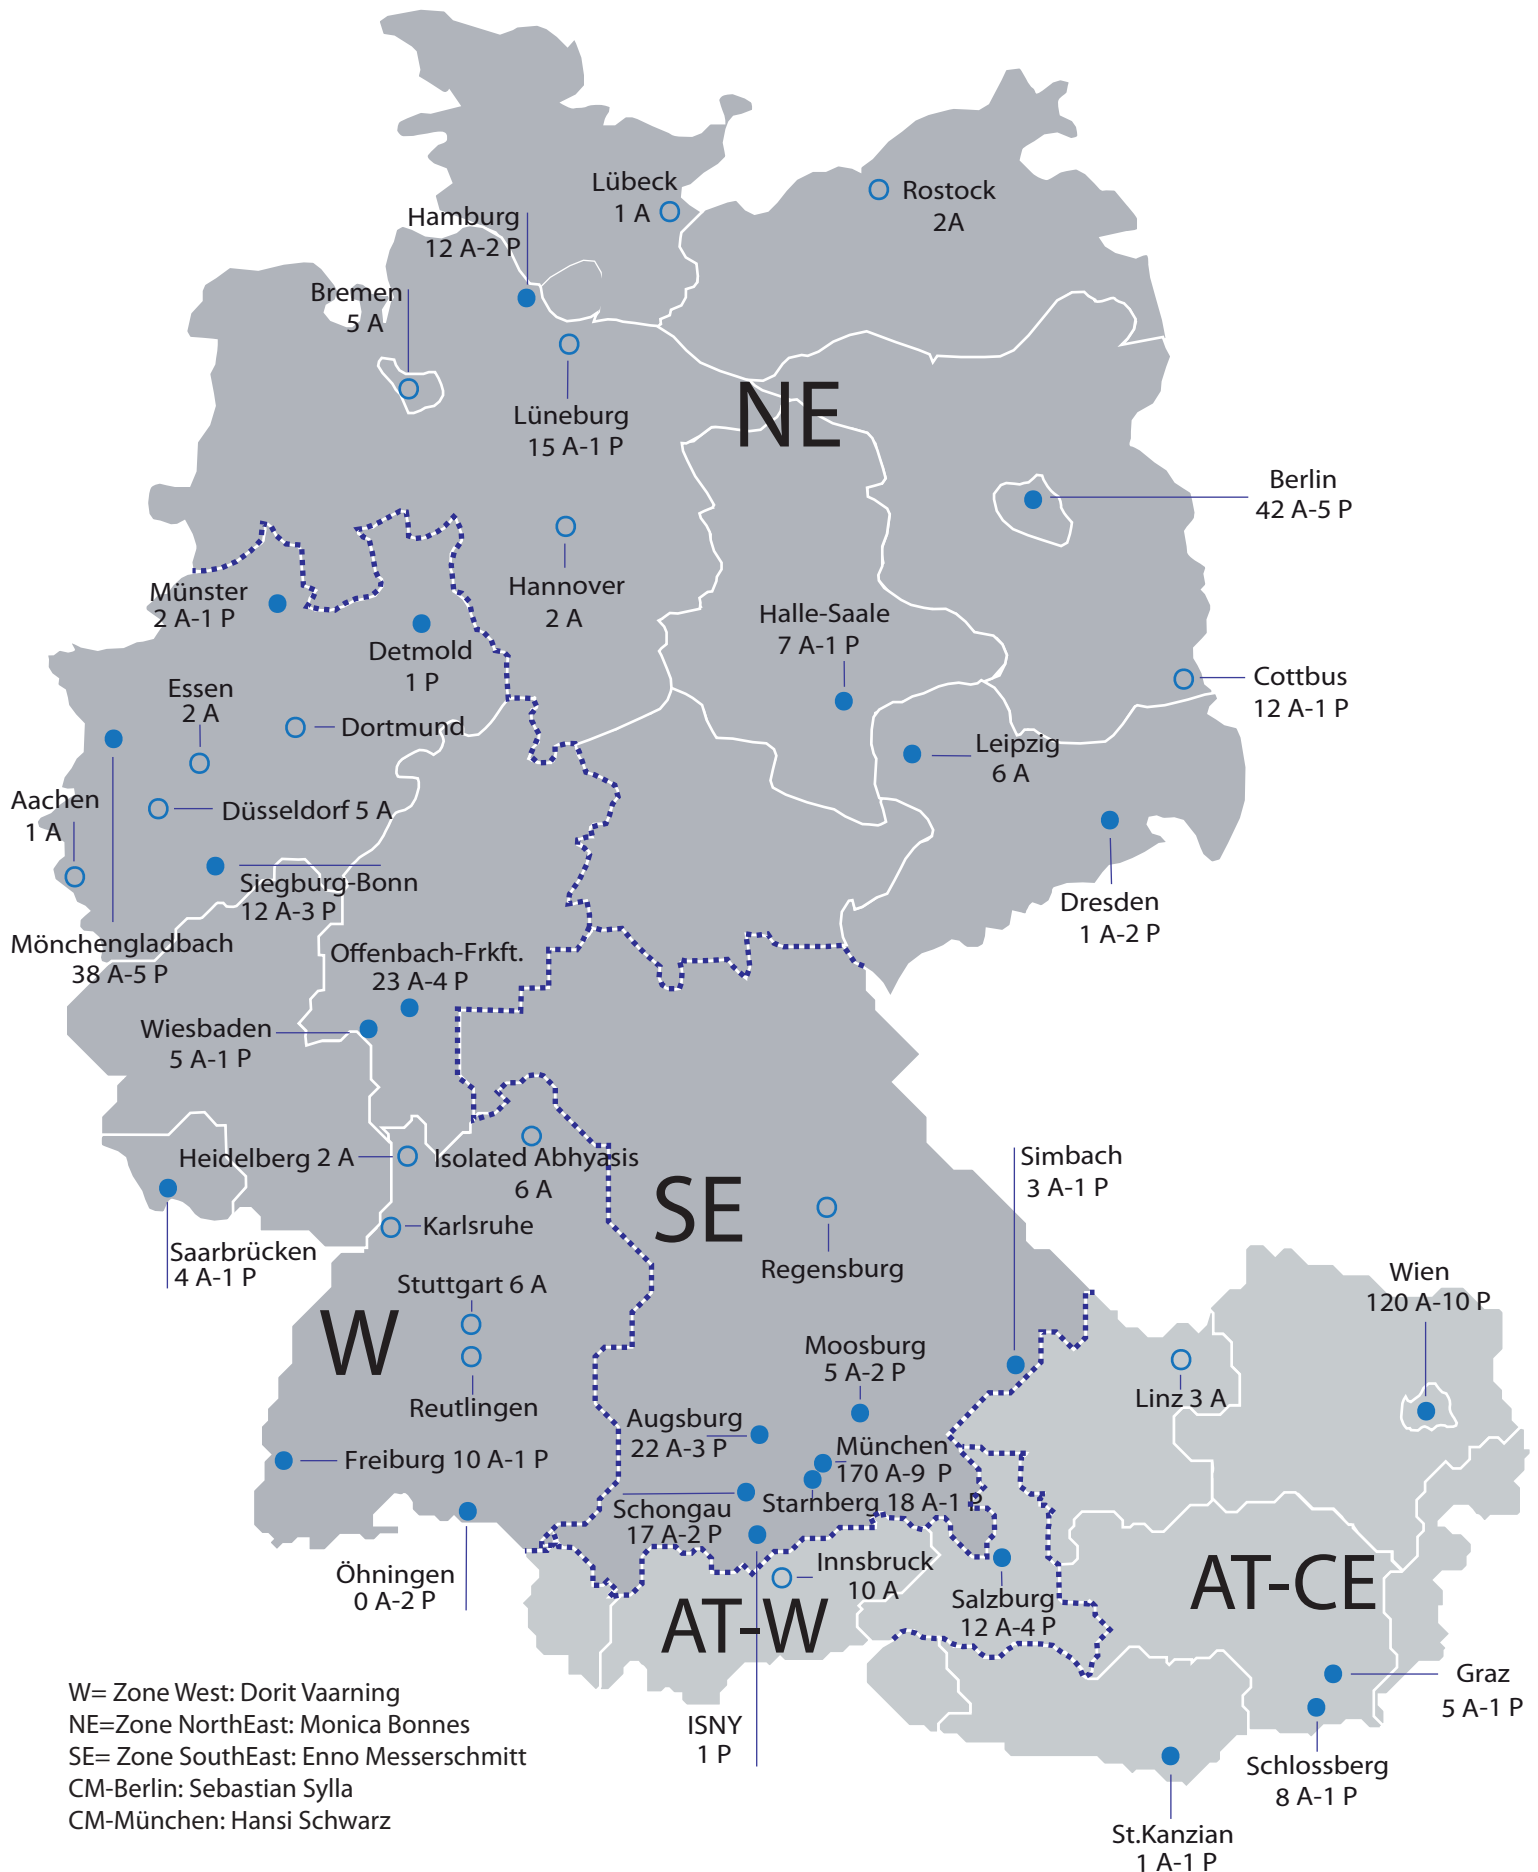

SRCM Germany (50 Prefects + 519 Abhyasis)
 SRCM Austria (17 Prefects + 160>180 Abhyasis)

● Centres with Prefects
 ○ Centres without Prefects

W= Zone West: Dorit Vaarning
 NE=Zone NorthEast: Monica Bonnes
 SE= Zone SouthEast: Enno Messerschmitt
 CM-Berlin: Sebastian Sylla
 CM-München: Hansi Schwarz

AT-W=Zone West: Sylvia Dovits
 AT-CE=Zone CenterEast: Michael Brandl
 AT-CM-Wien: Hermann Eisterer